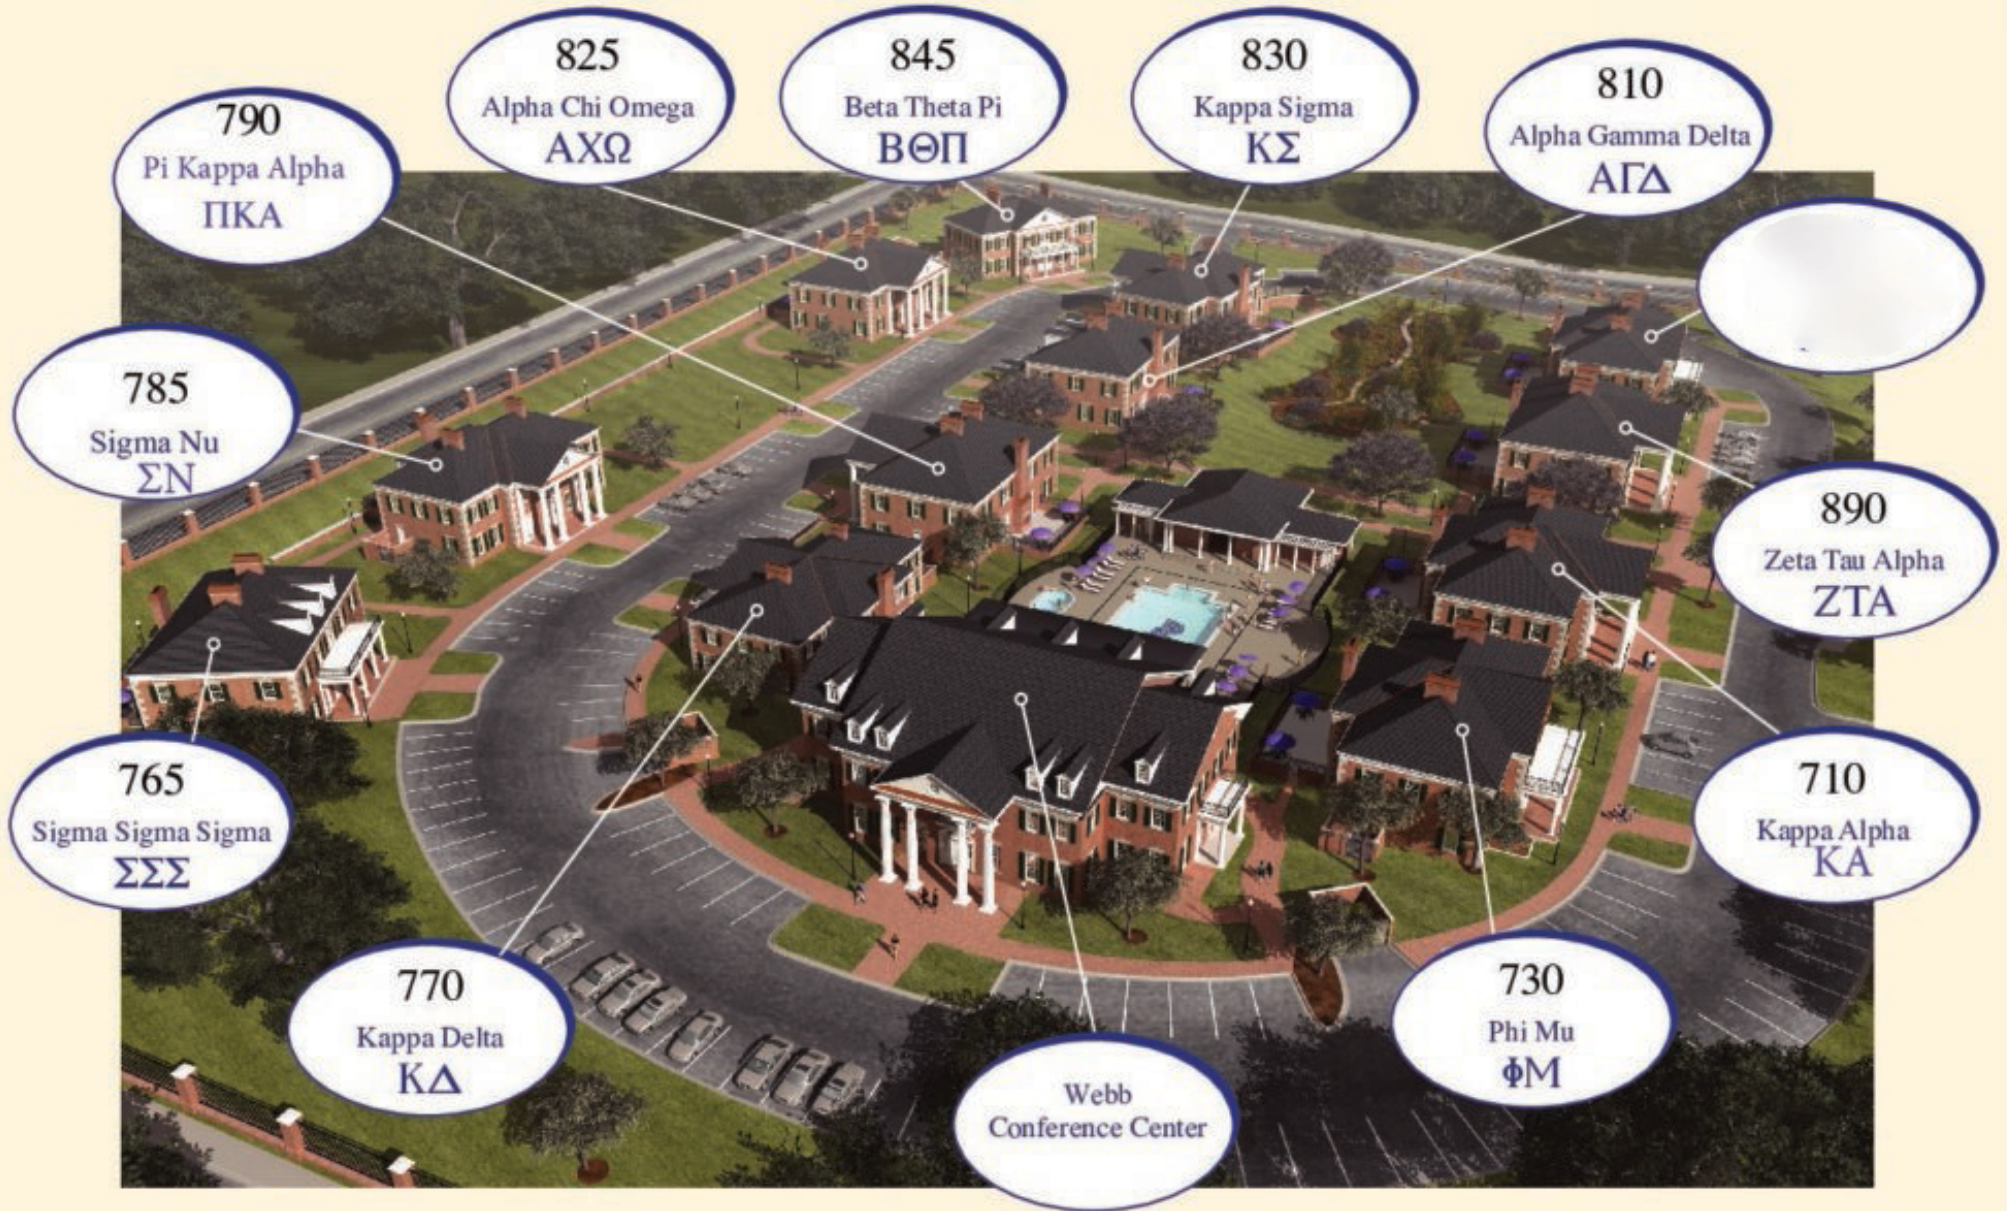

Greek Village at HIGH POINT UNIVERSITY

Building A - 710, 785, 830
Building B - 730, 770, 845
Building C - 790, 825, 890
Building D - 765, 810, 870

Follow us
@HPUGreek

E-mail us at
Greek@
highpoint.edu

View our Profile
HPUGreek