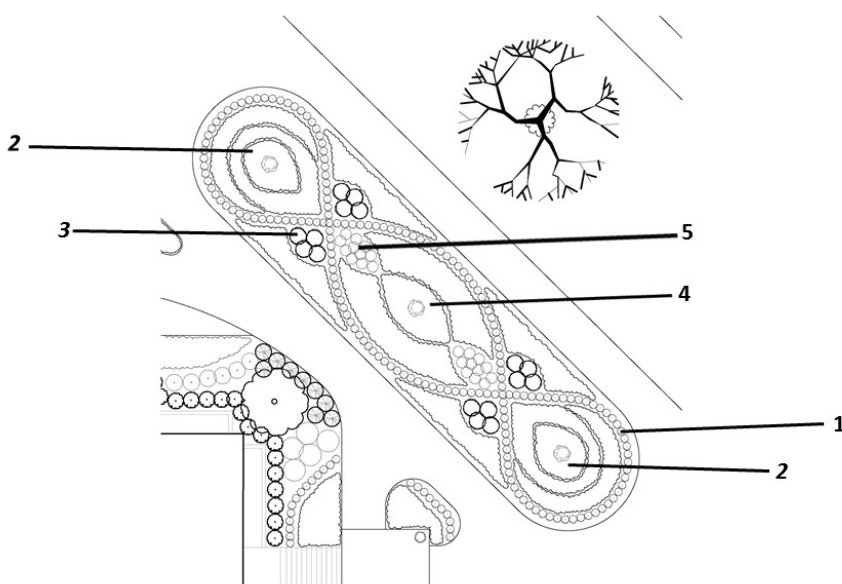

HIGH POINT UNIVERSITY

Mariana H. Lubein Arboretum and Botanical Gardens

The Minor Infinity Garden

Bursting with color throughout the year, the 9/11 memorial bulb garden serves as a reminder for those we lost on September 11th, 2001. A special planting of *Lycoris squagimera* (resurrection lily) lights up this garden in late summer just in time for 9/11.

Plant list

Woody plants

- | | |
|--|-----------------------------|
| 1. <i>Ilex vomitoria</i> 'Schillings Dwarf' | dwarf yaupon holly |
| 2. <i>Pennisetum alopecuroides</i> 'Hameln' | Chinese fountain grass |
| 3. <i>Rosa</i> 'Radwhite' | White Out™ Knock Out® rose |
| 4. <i>Schizachyrium scoparium</i> 'Standing Ovation' | upright little bluestem |
| 5. <i>Yucca flaccida</i> 'Color Guard' | gold-stripe weak-leaf yucca |