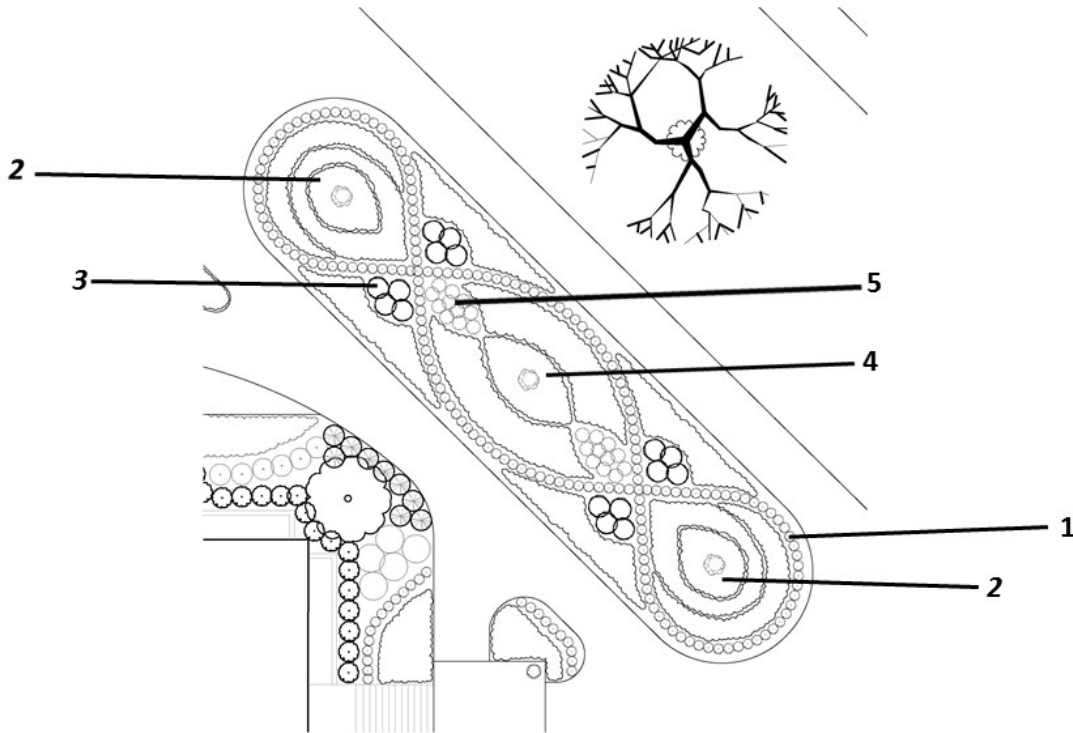

HIGH POINT UNIVERSITY

Mariana H. Lubein Arboretum and Botanical Gardens

The Minor Infinity Garden

Plant list

Woody plants

1. *Ilex vomitoria* 'Schillings Dwarf'
2. *Pennisetum alopecuroides* 'Hameln'
3. *Rosa* 'Radwhite'
4. *Schizachyrium scoparium* 'Standing Ovation'
5. *Yucca flaccida* 'Color Guard'

- dwarf yaupon holly
 Chinese fountain grass
 White Out™ Knock Out® rose
 upright little bluestem
 gold-stripe weak-leaf yucca

Bulbs/ Perennials

- | | | |
|--|---------------------|-------------|
| • <i>Iris</i> 'Blue Ribbon' | Dutch iris | all beds |
| • <i>Allium aflatanense</i> 'Purple Sensation' | ornamental onion | all beds |
| • <i>Tulipa</i> 'Golden Parade' | Darwin hybrid tulip | central bed |
| • <i>Tulipa</i> 'Queen of Night' | single late tulip | end beds |
| • <i>Hyacinthus orientalis</i> 'Blue Jacket' | common hyacinth | central bed |
| • <i>Hyacinthus orientalis</i> (Fragrance mix) | common hyacinth | end beds |
| • <i>Phlox paniculata</i> | garden Phlox | central bed |