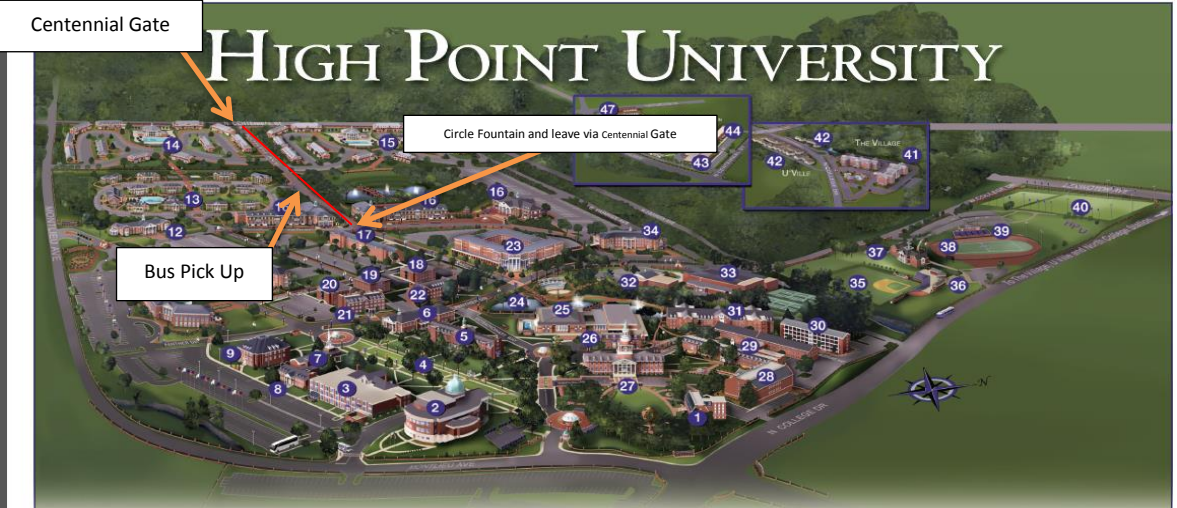

HIGH POINT UNIVERSITY

Office of Student Life

Procedures for Events Using Buses

1. Buses shall enter campus through Centennial St. onto North, circle around the fountain and exit via the same route.
2. Buses should stage on North, across from the parking lot, next to the Greek Village for pick up.
3. Any trash left behind may result in fines.
4. For days when there are multiple events with buses, groups will be asked to stagger pick up times.

Belk Residence Hall	30	Millis Athletic and Convocation Center	33	Roberts Hall	27
Blessing Residence Hall	31	Millis Residence Hall	22	School of Education	12
Club/Intramural Fields	40	Nido R. Qubein School of Communication	11	School of Science (proposed)	34
Congdon Hall	3	Norcross Graduate School	32	Slane Student Center	25
Coy O. Williard Baseball Stadium	36	North College Administration	44	Smith Library	28
David R. Hayworth Hall	8	North College C-Store 3	45	Steele Sports Center	37
David R. Hayworth Park	24	North College Court and Bistro	43	Townhome Community 1	14
Erath Baseball Field	35	North College Terrace	47	Townhome Community 2 (proposed)	15
Fifth Street Lofts (proposed)	16	North College Townhomes	46	University Center	23
Finch Residence Hall	5	Norton Hall	9	U-Ville Apartments	42
Greek Village	13	Old Student Center/Security	26	Vert Track and Soccer Stadium	39
Hayworth Chapel	7	Phillips Hall	6	Village	41
Hayworth Fine Arts Center	2	Plato S. Wilson School of Commerce	10	Wilson Residence Hall	21
Ike Belk Track	38	Point Place Apartments, 806	20	Wrenn Admissions Building	1
Kester International Promenade	4	Point Place Apartments, 812	19	York Residence Hall	17
McEwen, North, Wesley, Yadkin Residence Halls	29	Point Place Apartments, 818	18		