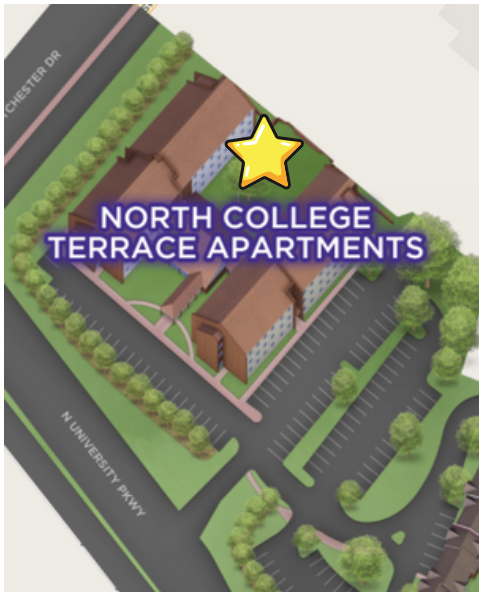

## Apartment-Style Living

|                 | NORTH COLLEGE TERRACE | POINT PLACE | YORK HALL        | ALDRIDGE VILLAGE 1 & 2 |
|-----------------|-----------------------|-------------|------------------|------------------------|
| TIER 1          | DOUBLE                |             |                  |                        |
| TIER 2          | SINGLE                | DOUBLE      | 4 BR SINGLE      | SINGLE                 |
| TIER 3          |                       | SINGLE      |                  |                        |
| TIER 4          |                       |             | 2 BR SINGLE      | 2 BR SINGLE            |
| POOL            |                       |             |                  |                        |
| PORCH/BACKYARD  |                       |             |                  |                        |
| IN-UNIT LAUNDRY | COMMUNAL LAUNDRY      | X           | COMMUNAL LAUNDRY | COMMUNAL LAUNDRY       |
| TWIN BED        |                       | X (DOUBLES) |                  |                        |
| FULL BED        | X                     | X (SINGLES) | X                | X                      |
| MAIN CAMPUS     |                       | X           | X                |                        |
| OFF MAIN CAMPUS | X                     |             |                  | X                      |
|                 |                       |             |                  |                        |

# HIGH POINT UNIVERSITY

PREMIER LIFE SKILLS UNIVERSITY

- York Hall and Point Place Apartments are located on main campus
- North College Terrace and Aldridge Village 1 & 2 are located outside of main campus